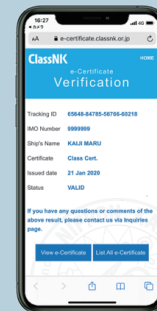

Prevent risks in managing certificates

No risk of lost, damaged, or falsified of certificates.

e-Certificate issuance/endorsement flow

- When an e-Certificate is issued / endorsed, we send out an update notification.
- You can check / download the latest e-Certificate from NK-SHIPS anytime.

Online verification of authenticity

The validity of e-Certificates is easily checked through our dedicated verification page by entering the IMO number and unique Tracking ID on the certificate. You can also check validity by scanning QR Code.

Verification by QR Code.

Verification site on PC

Verification site on mobile device

Issuance of e-Certificate and its cost

Issuance of e-Certificate is NK **standard service**.

Each certificate is issued as an e-Certificate from January 2022 for **ships whose flag states authorize to issue e-Certificate**.