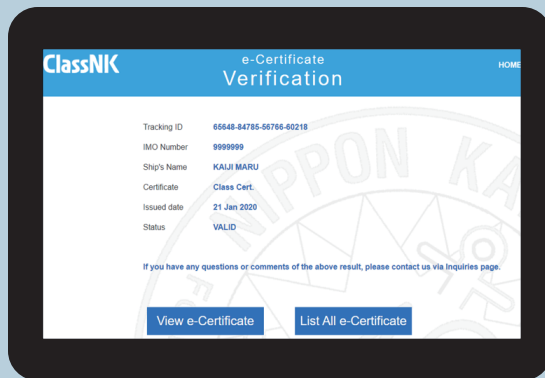

Online verification of authenticity

The validity of e-Certificates is easily checked through our dedicated verification page by entering the IMO number and unique Tracking ID on the certificate. You can also check validity by scanning QR Code.

Verification site on PC

Verification site on mobile device

Issuance of e-Certificate and its cost

Issuance of e-Certificate is NK **standard service**.

Each certificate is issued as an e-Certificate from January 2022 for **ships whose flag states authorize to issue e-Certificate**.

No application is required and **No extra fee** is charged to use the service.

[ClassNK e-Certificate page](http://www.classnk.or.jp/hp/en/activities/portal/e-cert.html)

<http://www.classnk.or.jp/hp/en/activities/portal/e-cert.html>